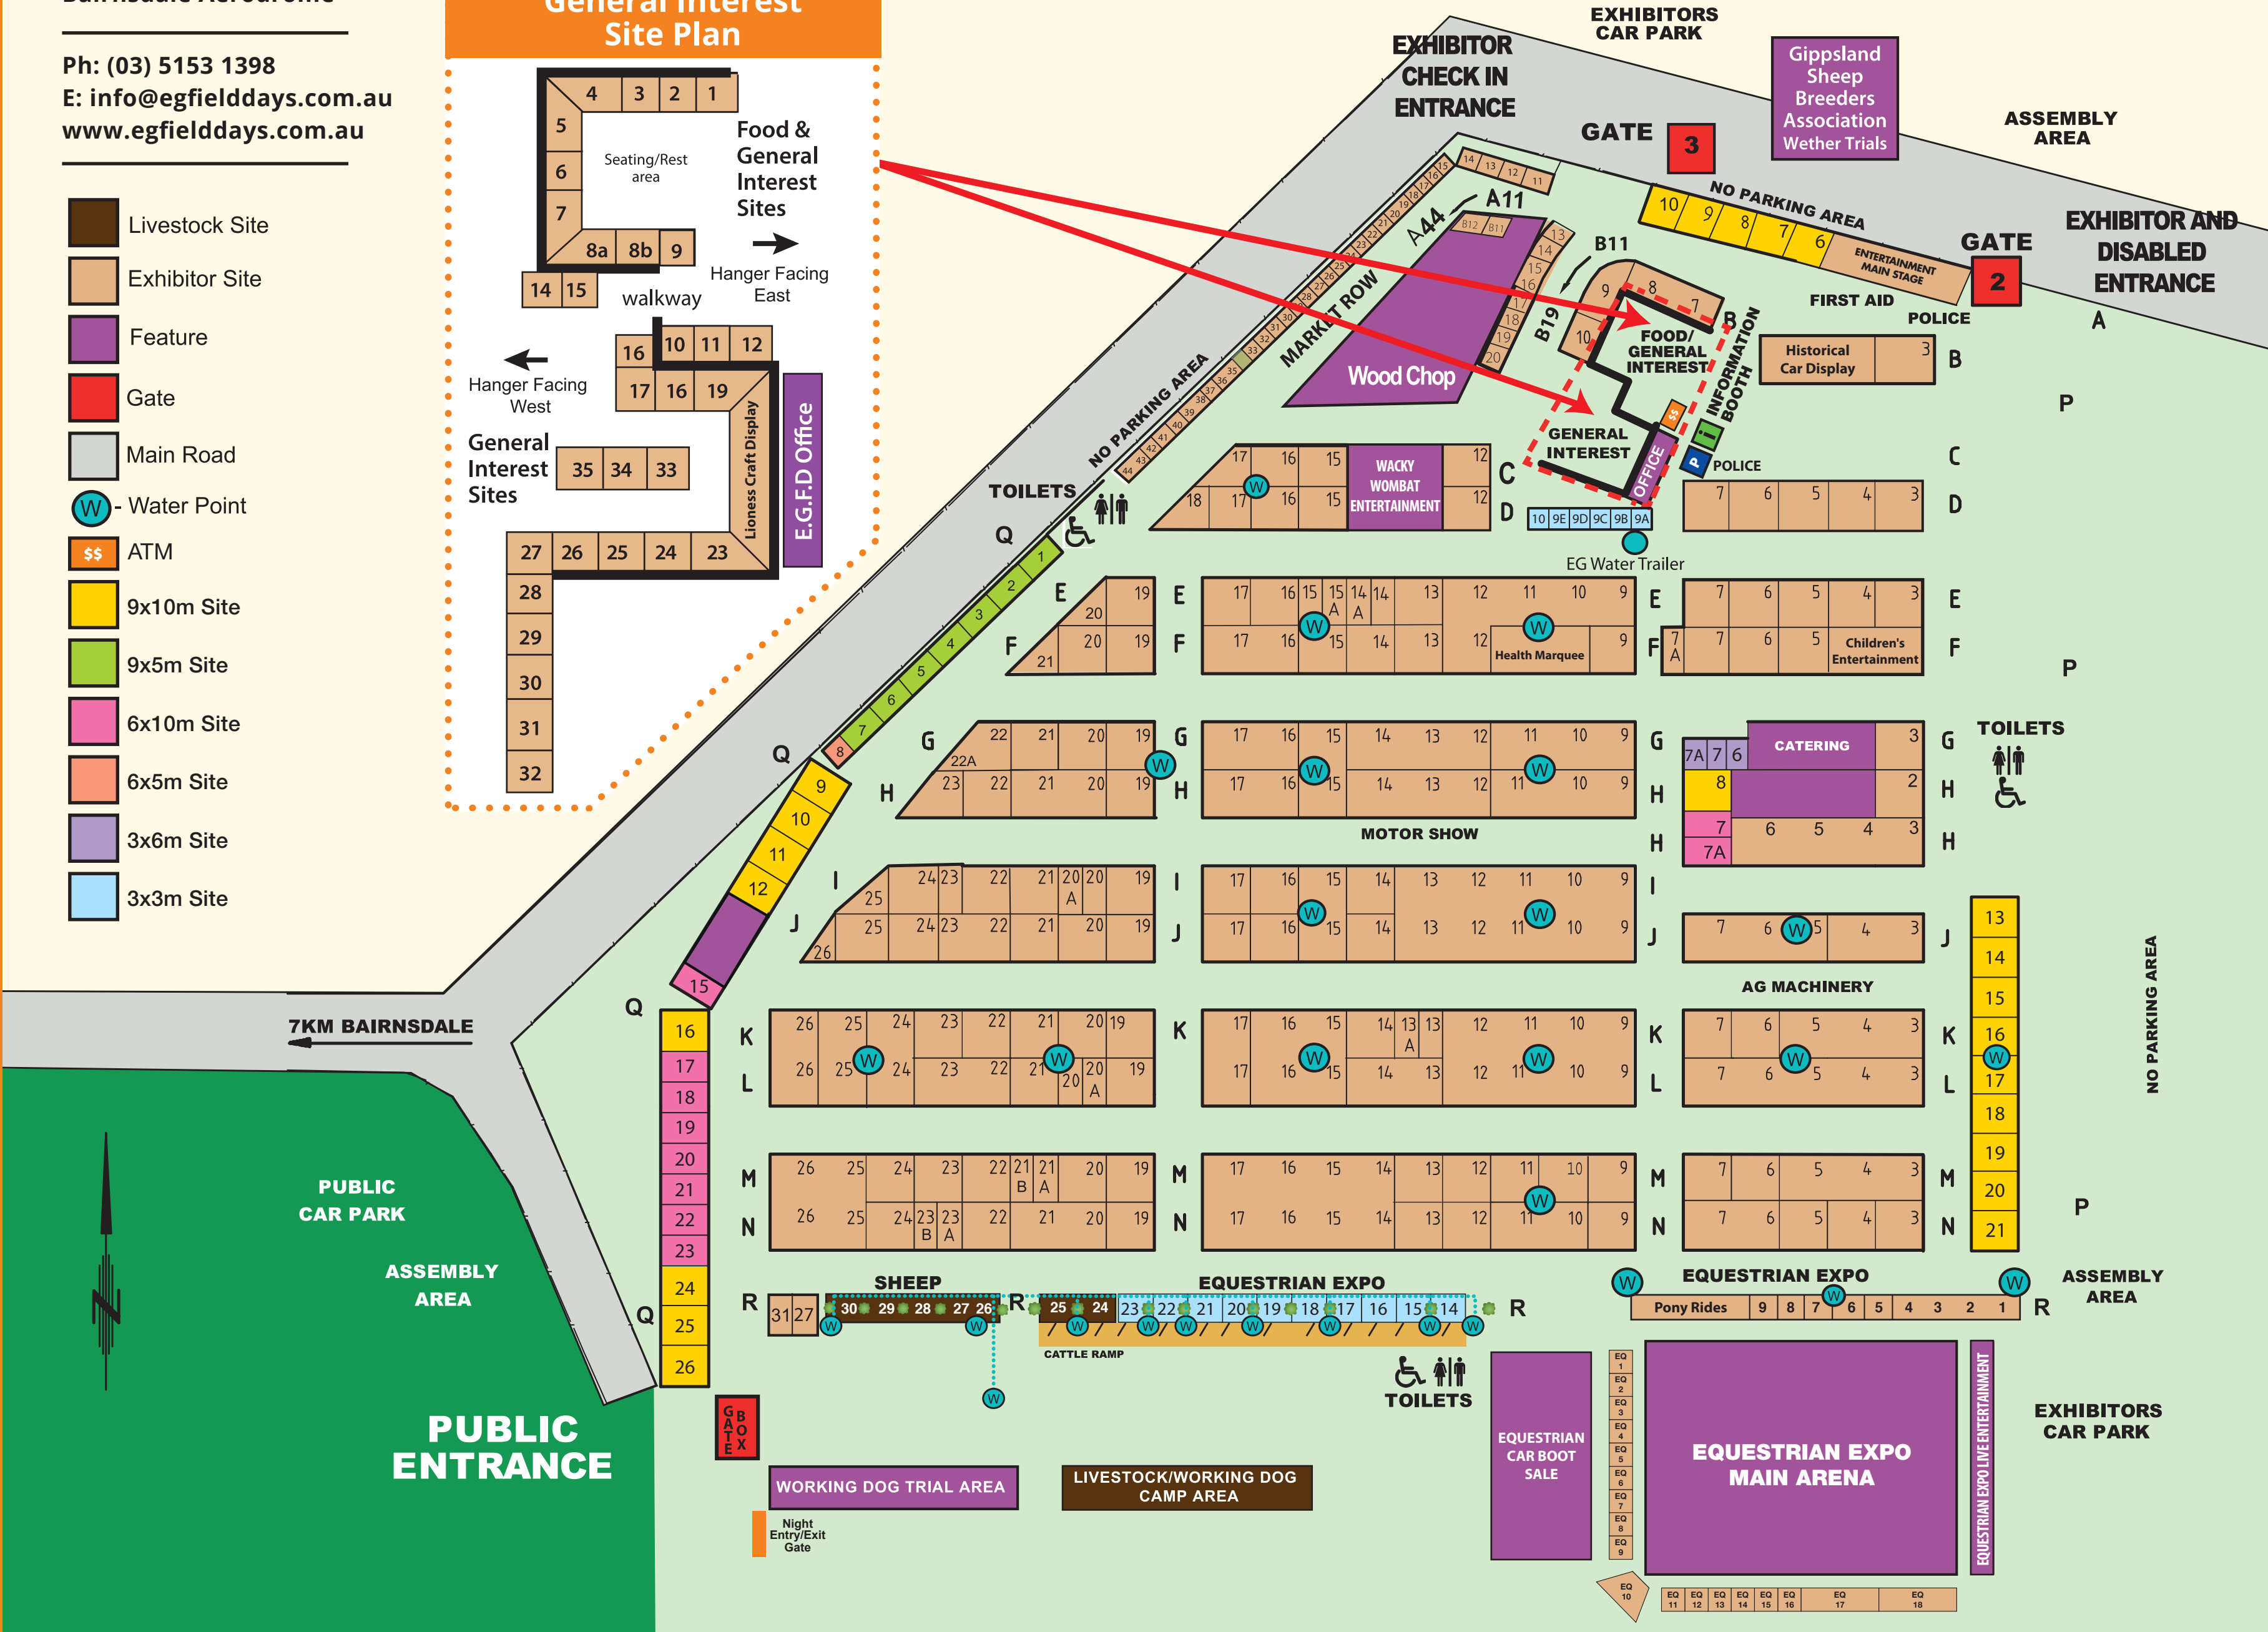

EAST GIPPSLAND FIELD DAYS Official Site Plan

Bairnsdale Aerodrome

Ph: (03) 5153 1398

E: info@egfielddays.com.au

www.egfielddays.com.au

- Livestock Site
- Exhibitor Site
- Feature
- Gate
- Main Road
- W Water Point
- ATM
- 9x10m Site
- 9x5m Site
- 6x10m Site
- 6x5m Site
- 3x6m Site
- 3x3m Site

General Interest Site Plan

7KM BAIRNSDALE

PUBLIC CAR PARK

ASSEMBLY AREA

PUBLIC ENTRANCE

Gate

WORKING DOG TRIAL AREA

LIVESTOCK/WORKING DOG CAMP AREA

TOILETS

EQUESTRIAN CAR BOOT SALE

EQUESTRIAN EXPO MAIN ARENA

EQUESTRIAN EXPO LIVE ENTERTAINMENT

EXHIBITORS CAR PARK

NO PARKING AREA

ASSEMBLY AREA

Gippsland Sheep Breeders Association Wether Trials

EXHIBITORS CAR PARK

EXHIBITOR CHECK IN ENTRANCE

GATE 3

ASSEMBLY AREA

EXHIBITOR AND DISABLED ENTRANCE

GATE 2

NO PARKING AREA

ENTERTAINMENT MAIN STAGE