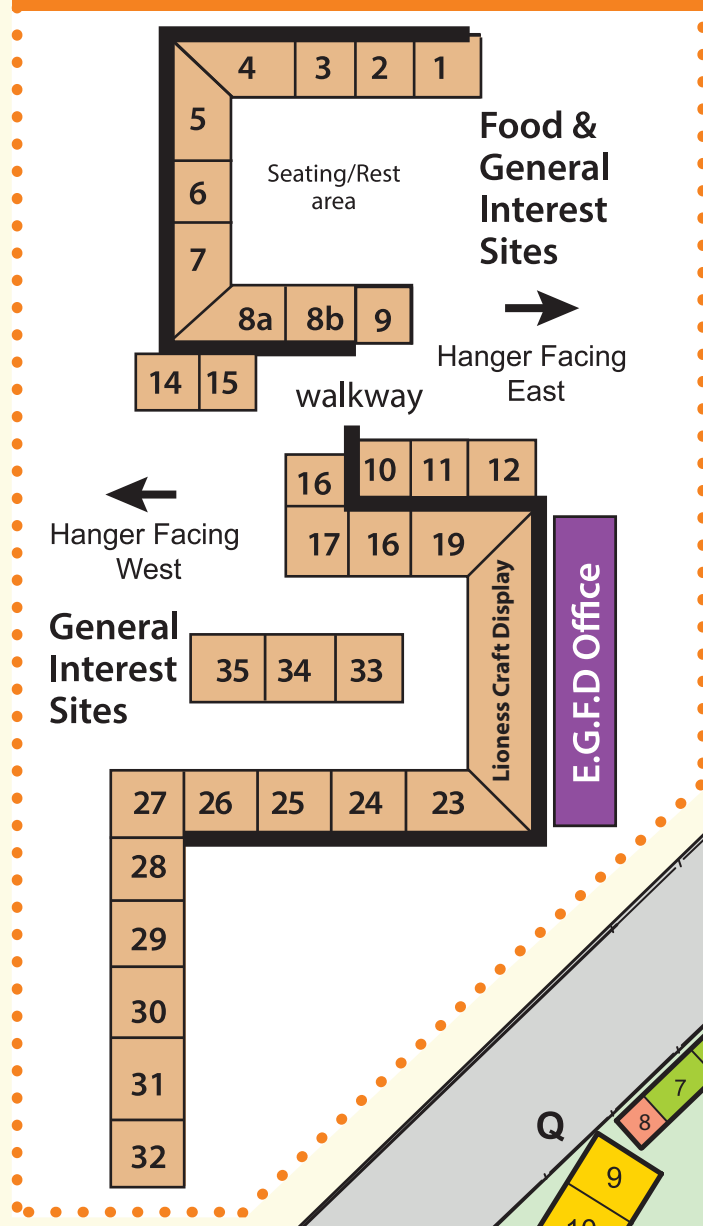

EAST GIPPSLAND FIELD DAYS Official Site Plan

Bairnsdale Aerodrome

Ph: (03) 5153 1398

E: info@egfielddays.com.au

www.egfielddays.com.au

- Livestock Site
- Exhibitor Site
- Feature
- Gate
- Main Road
- W Water Point
- ATM
- 9x10m Site
- 9x5m Site
- 6x10m Site
- 6x5m Site
- 3x6m Site
- 3x3m Site

General Interest Site Plan

7KM BAIRNSDALE

PUBLIC CAR PARK

ASSEMBLY AREA

PUBLIC ENTRANCE

Gate

WORKING DOG TRIAL AREA

LIVESTOCK/WORKING DOG CAMP AREA

TOILETS

EQUESTRIAN CAR BOOT SALE

EQUESTRIAN EXPO MAIN ARENA

EQUESTRIAN EXPO LIVE ENTERTAINMENT

EXHIBITORS CAR PARK

NO PARKING AREA

ASSEMBLY AREA

Gippsland Sheep Breeders Association Wether Trials

EXHIBITORS CAR PARK

EXHIBITOR CHECK IN ENTRANCE

GATE 3

ASSEMBLY AREA

EXHIBITOR AND DISABLED ENTRANCE

GATE 2

NO PARKING AREA

ENTERTAINMENT MAIN STAGE